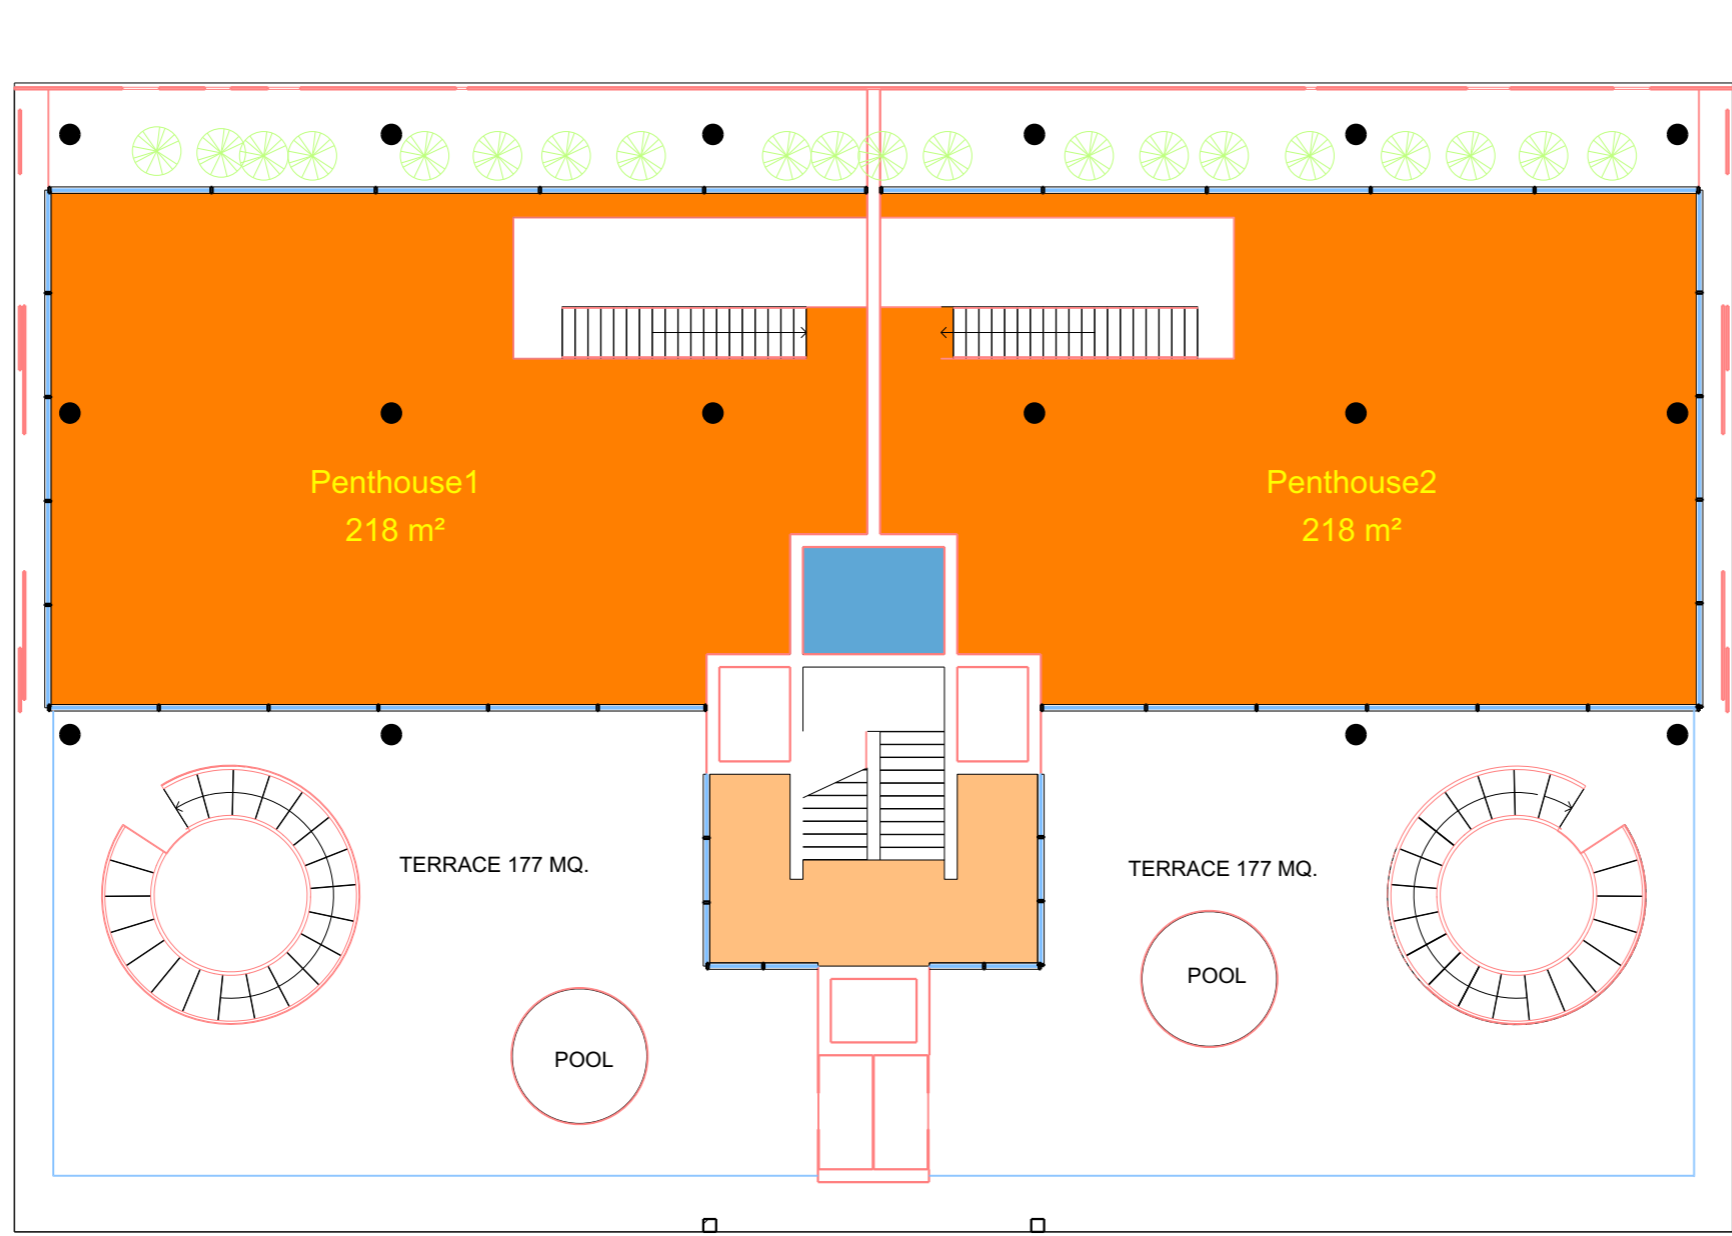

concept

PLANT - LEVEL 3 - 4 - 5 - APARTAMENTS

Accra 2017

21

- DRAWING NOT VALID FOR CONSTRUCTION  
 - ALL STRUCTURE DIMENSIONS ARE ONLY APPROXIMATE

concept

PLANT - LEVEL 3 - 4 - 5 - typical floor (plant furnished)

Accra 2017

22

**LEGEND - AREAS**

- TECHNICAL AREA s.m. 20 mq
- RESIDENCE LOBBY ( COMMON AREA) s.m. 25
- PENTHOUSE " (DUPLEX) s.m. 390 mq
- TERRACE-GARDEN " (DUPLEX) s.m. 240 mq

concept

PLANT - LEVEL 6 - PENTHOUSE

Accra 2017

23

**LEGEND - AREAS**

- TECHNICAL AREA s.m. 10 mq
- RESIDENCE LOBBY ( COMMON AREA) s.m. 25 MQ
- PENTHOUSE " (DUPLEX) s.m. 390 mq
- TERRACE-GARDEN " (DUPLEX) s.m. 177 mq

concept

PLANT - LEVEL 7 - PENTHOUSE