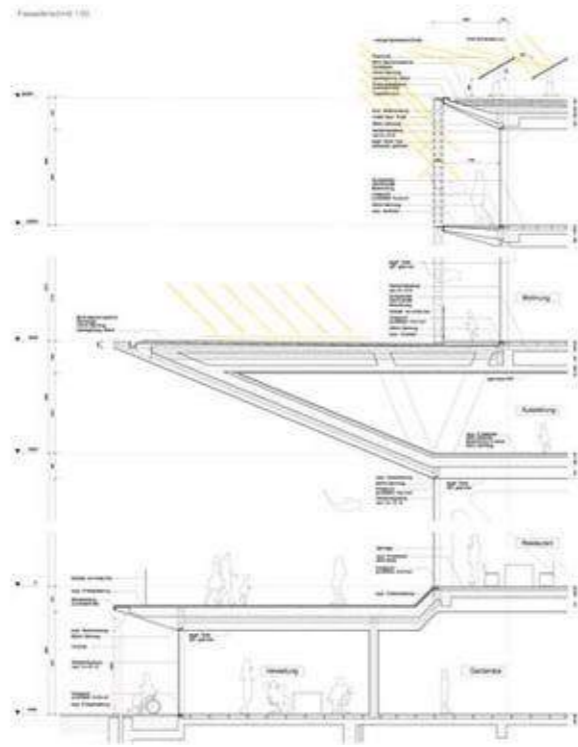

Architecture skin

Accra 2017