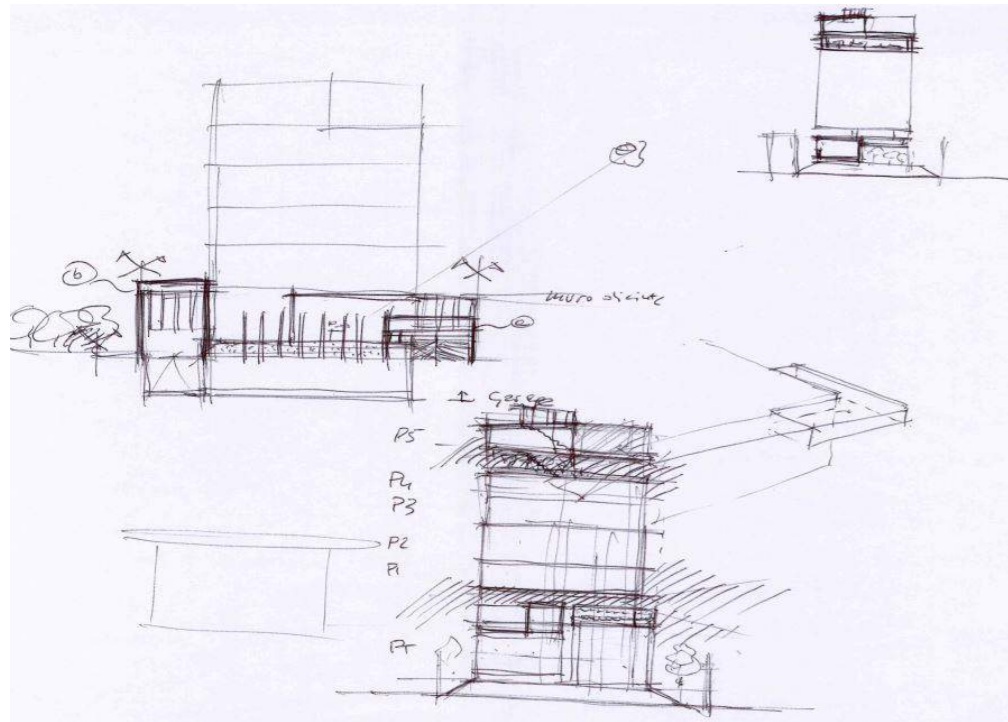

design sketches

Accra 2017