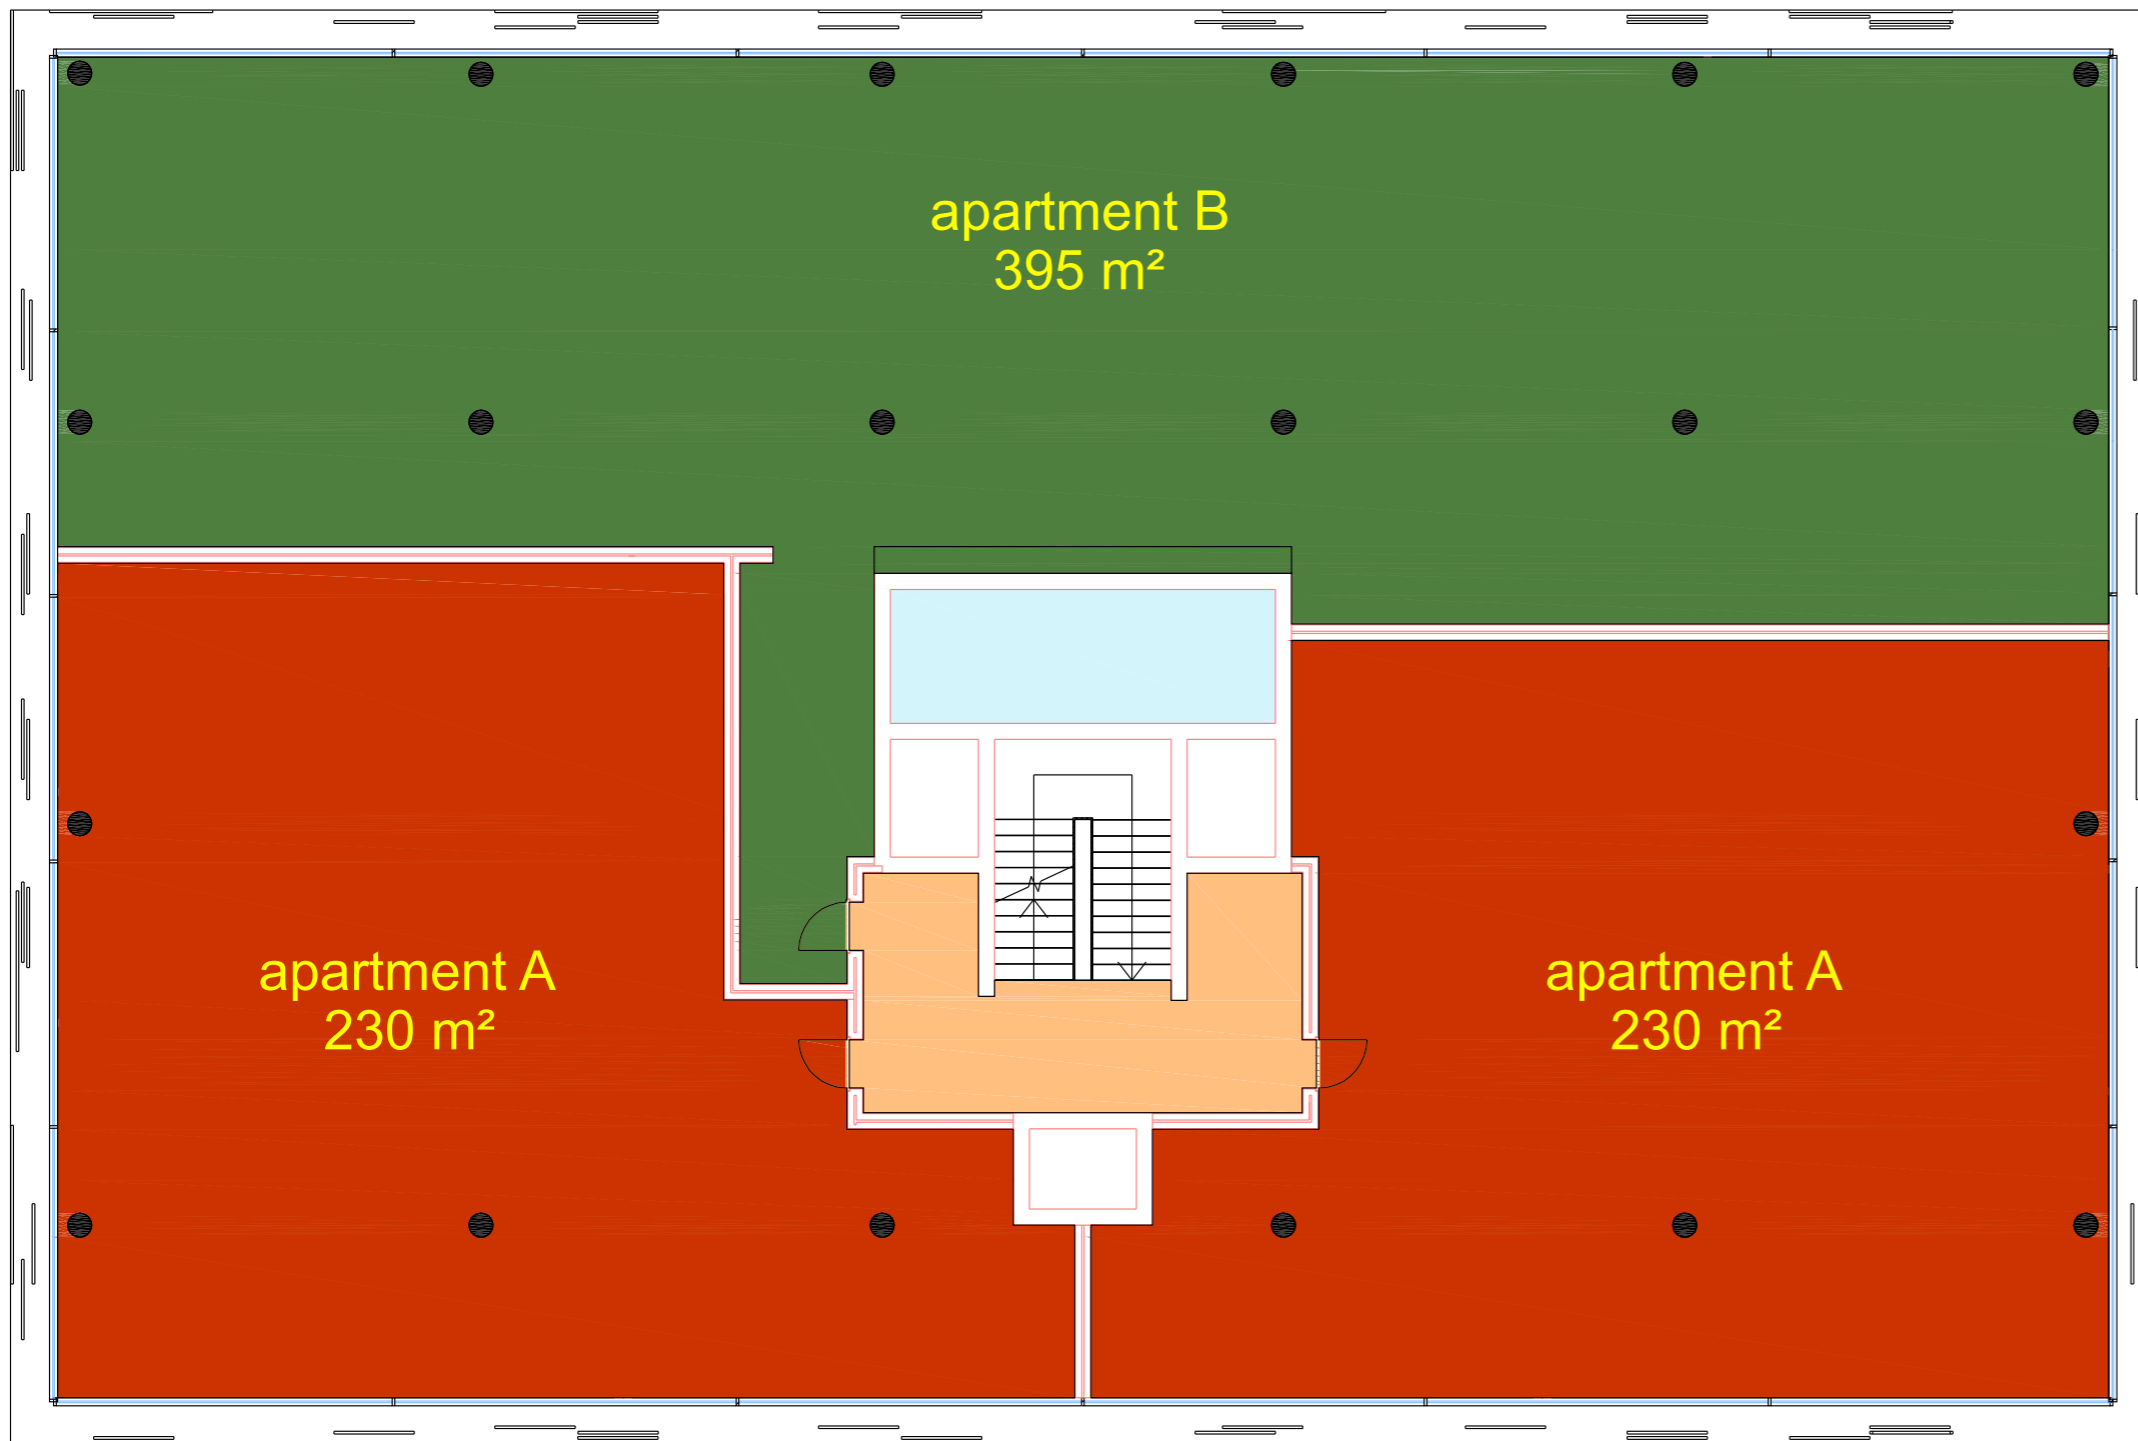

- DRAWING NOT VALID FOR CONSTRUCTION  
 - ALL STRUCTURE DIMENSIONS ARE ONLY APPROXIMATE

concept

Accra 2017

PLANT - LEVEL 0 - GROUND FLOOR VERS.B WITH APARTMENTS TYPE A

18

**LEGEND - AREAS**

- TOTALE SURFACE MEASURE s.m.1087 MQ
- RESIDENCE LOBBY ( COMMON AREA) s.m. 70 mq
  - TECHNICAL AREA s.m. 20 mq
  - APARTMENTS "A" (3 BEDROOMS)
  - APARTMENTS "B" (4 BEDROOMS)

- DRAWING NOT VALID FOR CONSTRUCTION  
 - ALL STRUCTURE DIMENSIONS ARE ONLY APPROXIMATE

concept

PLANT - LEVEL 1 - APARTMENTS

Accra 2017

**LEGEND - AREAS**

- TECHNICAL AREA s.m. 20 mq
- RESIDENCE LOBBY ( COMMON AREA) s.m. 30 MQ
- RECREATIONAL FACILITIES s.m. 830 mq

concept

PLANT - LEVEL 2 - TERRACE GARDEN

Accra 2017

20

**LEGEND - AREAS**

- TECHNICAL AREA s.m. 20 mq
- RESIDENCE LOBBY ( COMMON AREA) s.m. 30 mq
- APARTMENTS "A" (3 BEDROOMS) s.m. 230 mq
- APARTMENTS "B" (4 BEDROOMS) s.m. 395 mq