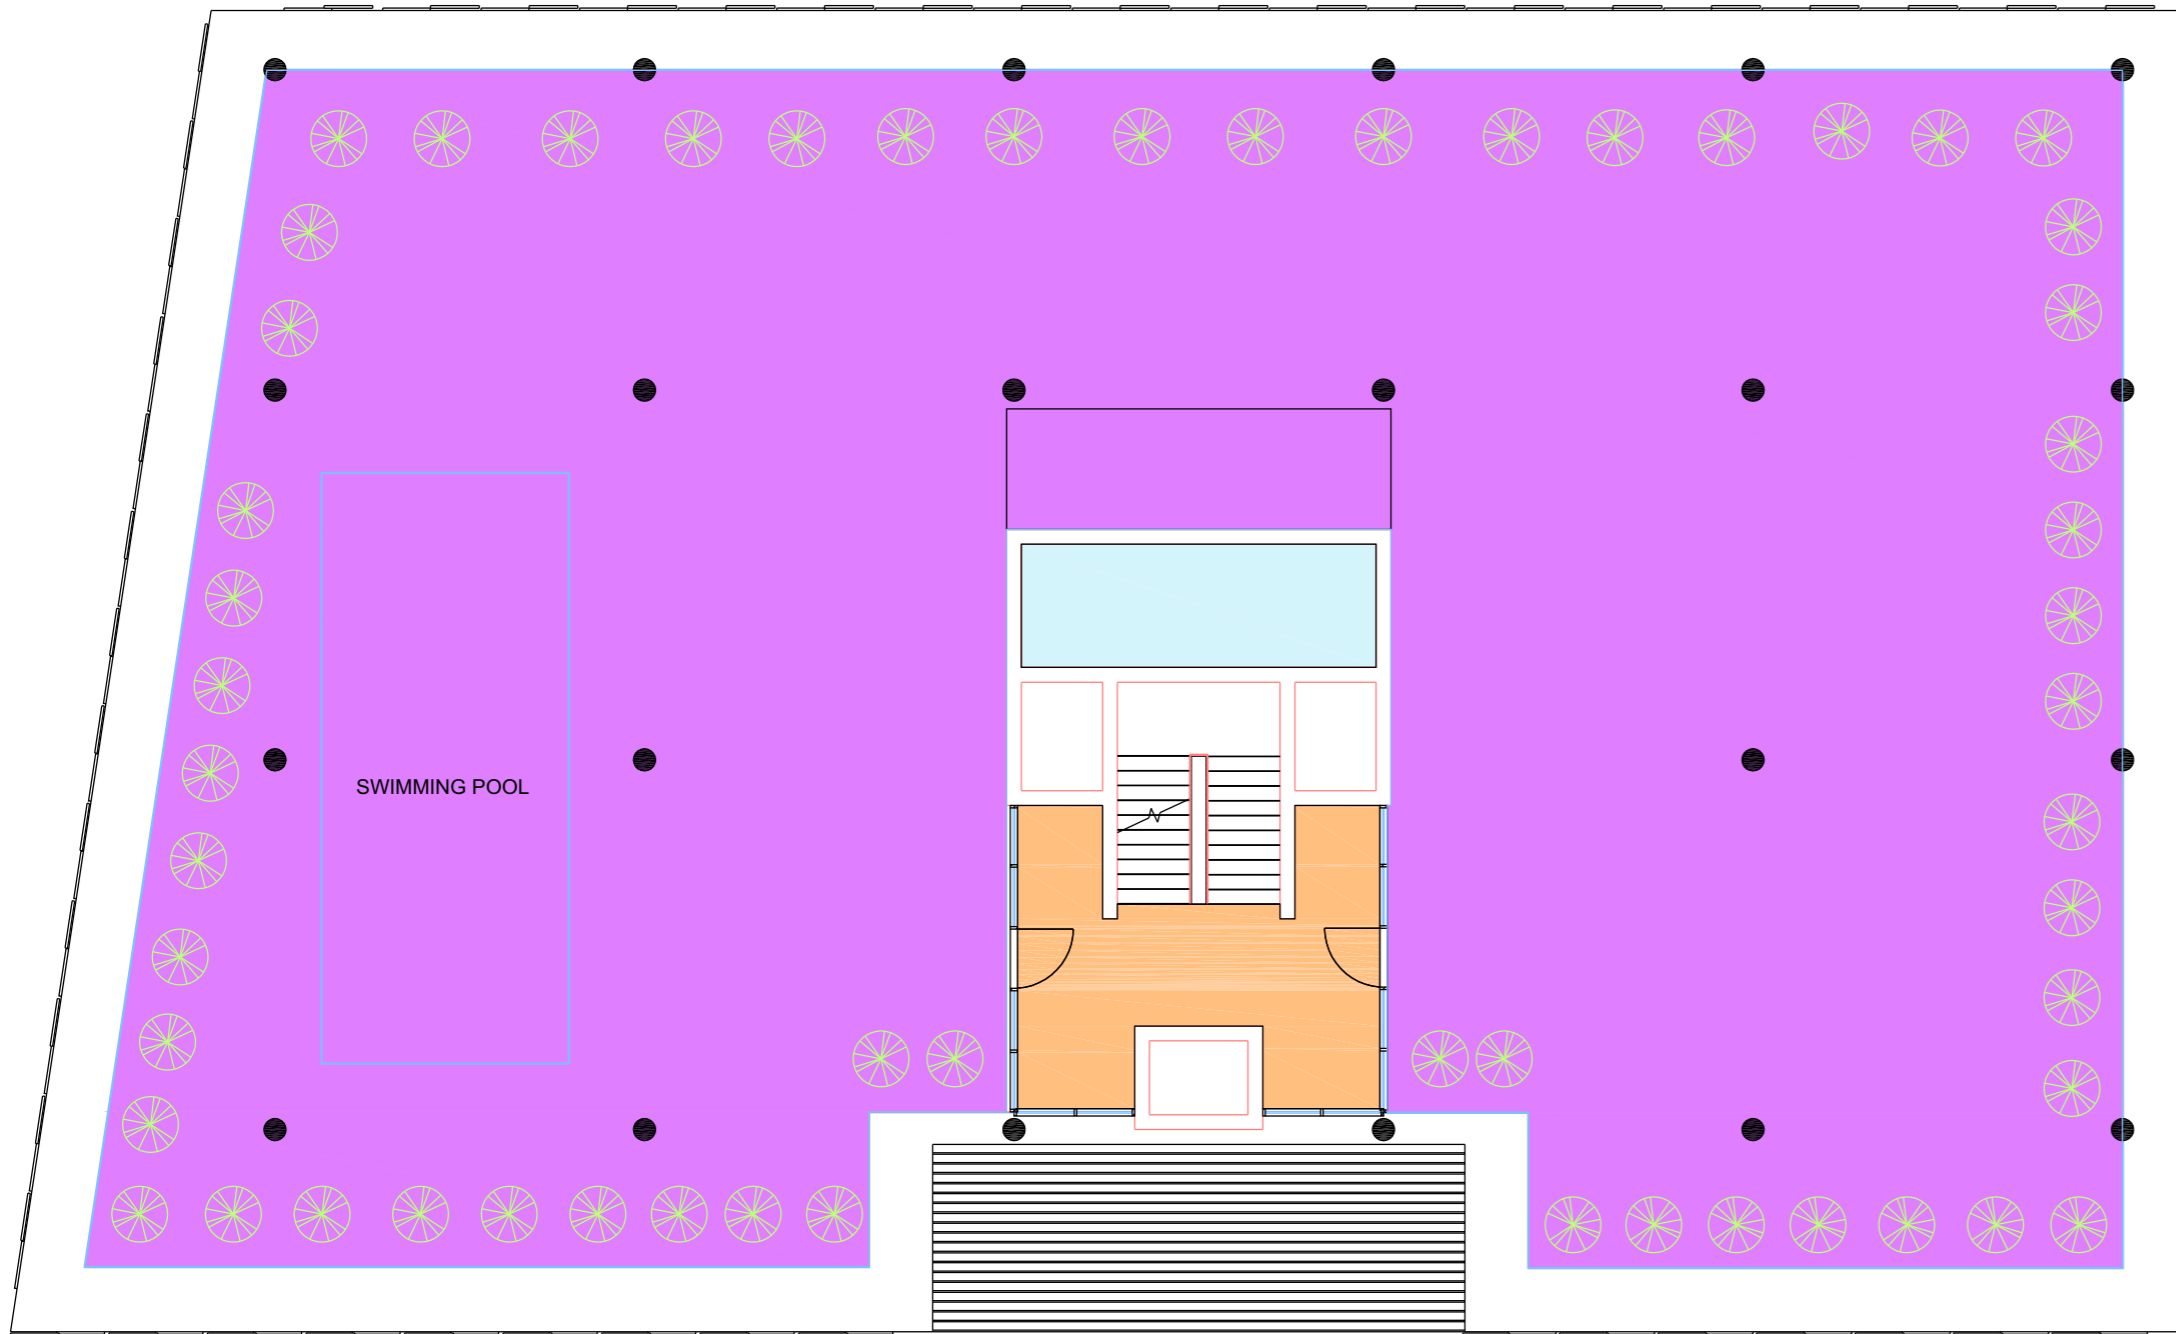

LEGEND - AREAS

- TECHNICAL AREA s.m. 20 mq
- RESIDENCE LOBBY (COMMON AREA) s.m. 30 MQ
- RECREATIONAL FACILITIES s.m. 830 mq

concept

PLANT - LEVEL 2 - TERRACE GARDEN

Accra 2017

20