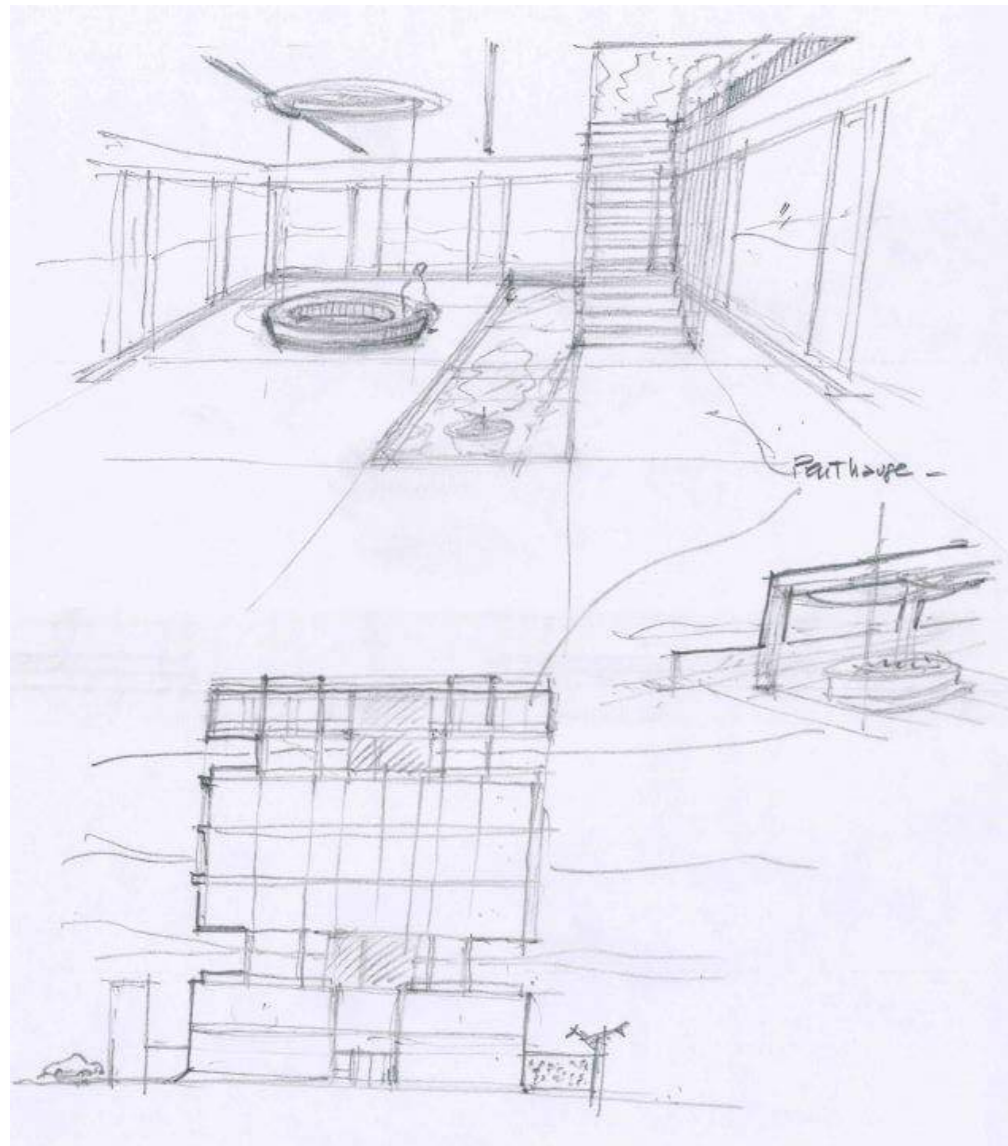

# Architecture skin

Accra 2017

design sketches

Accra 2017

13

design sketches

Accra 2017

design sketches

Accra 2017

**LEGEND - AREAS**

- PARKING - 1075 mq
- LIFT LOBBY (COMMON AREA)
- TECHNICAL AREA

- DRAWING NOT VALID FOR CONSTRUCTION  
 - ALL STRUCTURE DIMENSIONS ARE ONLY APPROXIMATE

concept

PLANT - LEVEL -1 - UNDERGROUND FLOOR