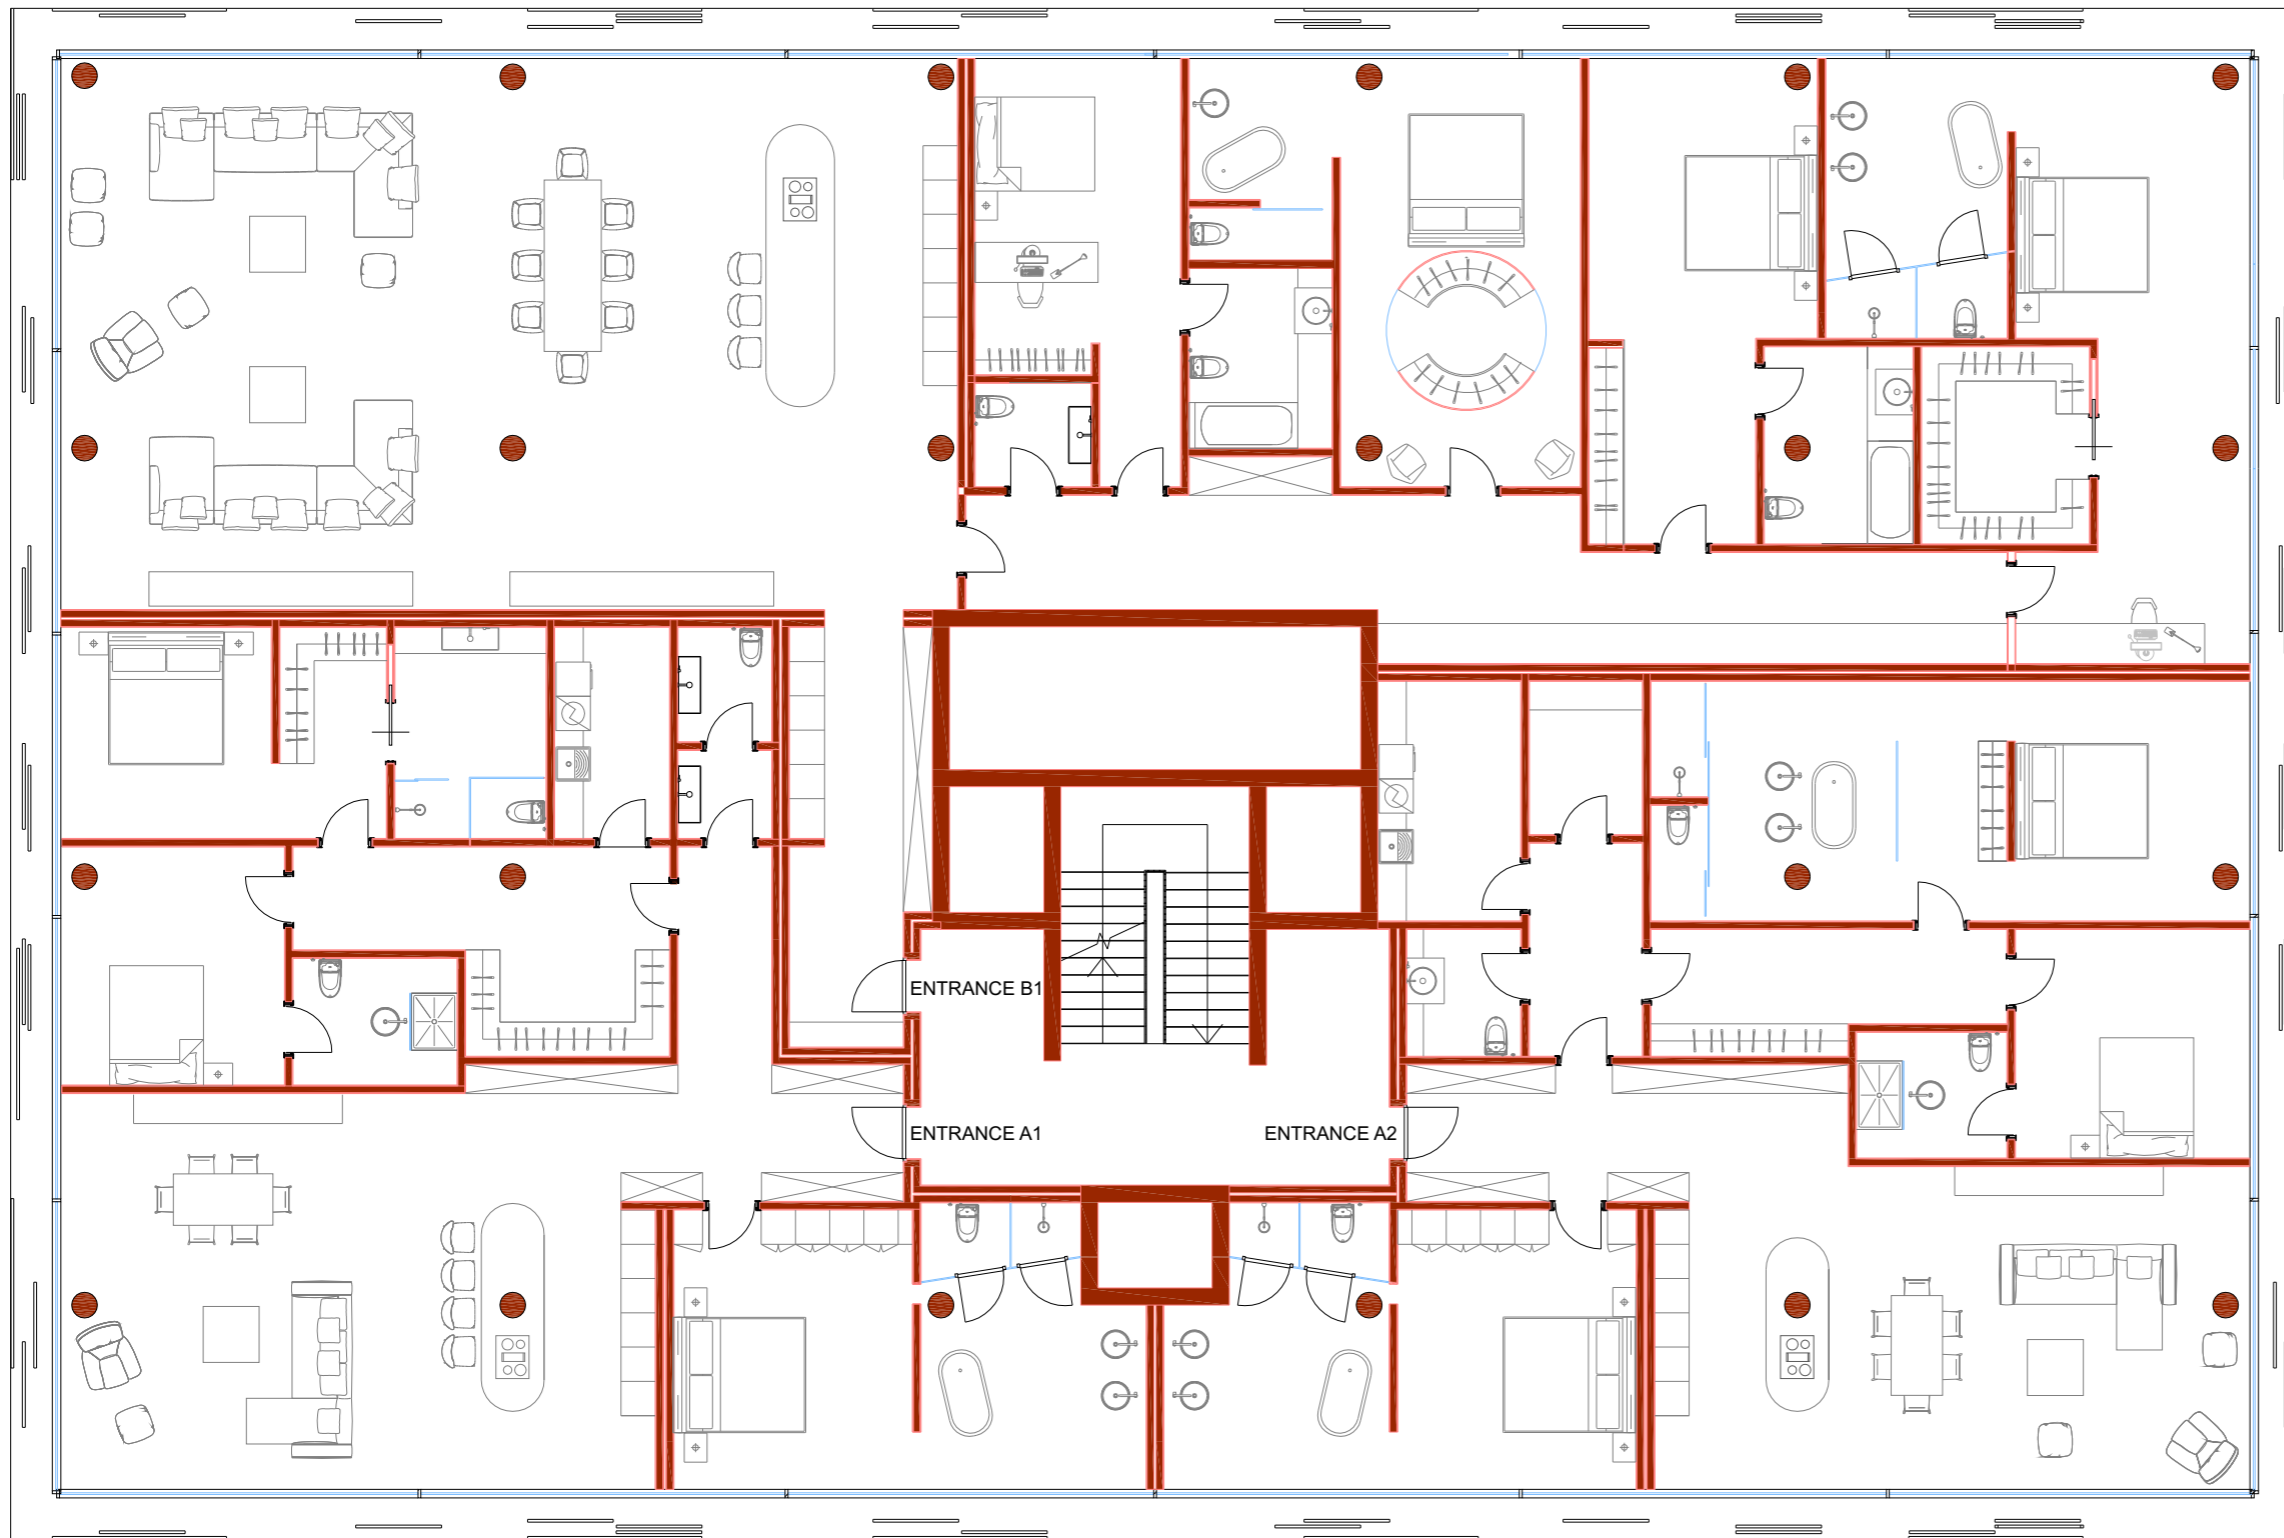

concept

PLANT - LEVEL 2 - TERRACE GARDEN

Accra 2017

20

**LEGEND - AREAS**

- TECHNICAL AREA s.m. 20 mq
- RESIDENCE LOBBY ( COMMON AREA) s.m. 30 mq
- APARTMENTS "A" (3 BEDROOMS) s.m. 230 mq
- APARTMENTS "B" (4 BEDROOMS) s.m. 395 mq

concept

PLANT - LEVEL 3 - 4 - 5 - APARTAMENTS

Accra 2017

21

- DRAWING NOT VALID FOR CONSTRUCTION  
 - ALL STRUCTURE DIMENSIONS ARE ONLY APPROXIMATE

concept

PLANT - LEVEL 3 - 4 - 5 - typical floor (plant furnished)