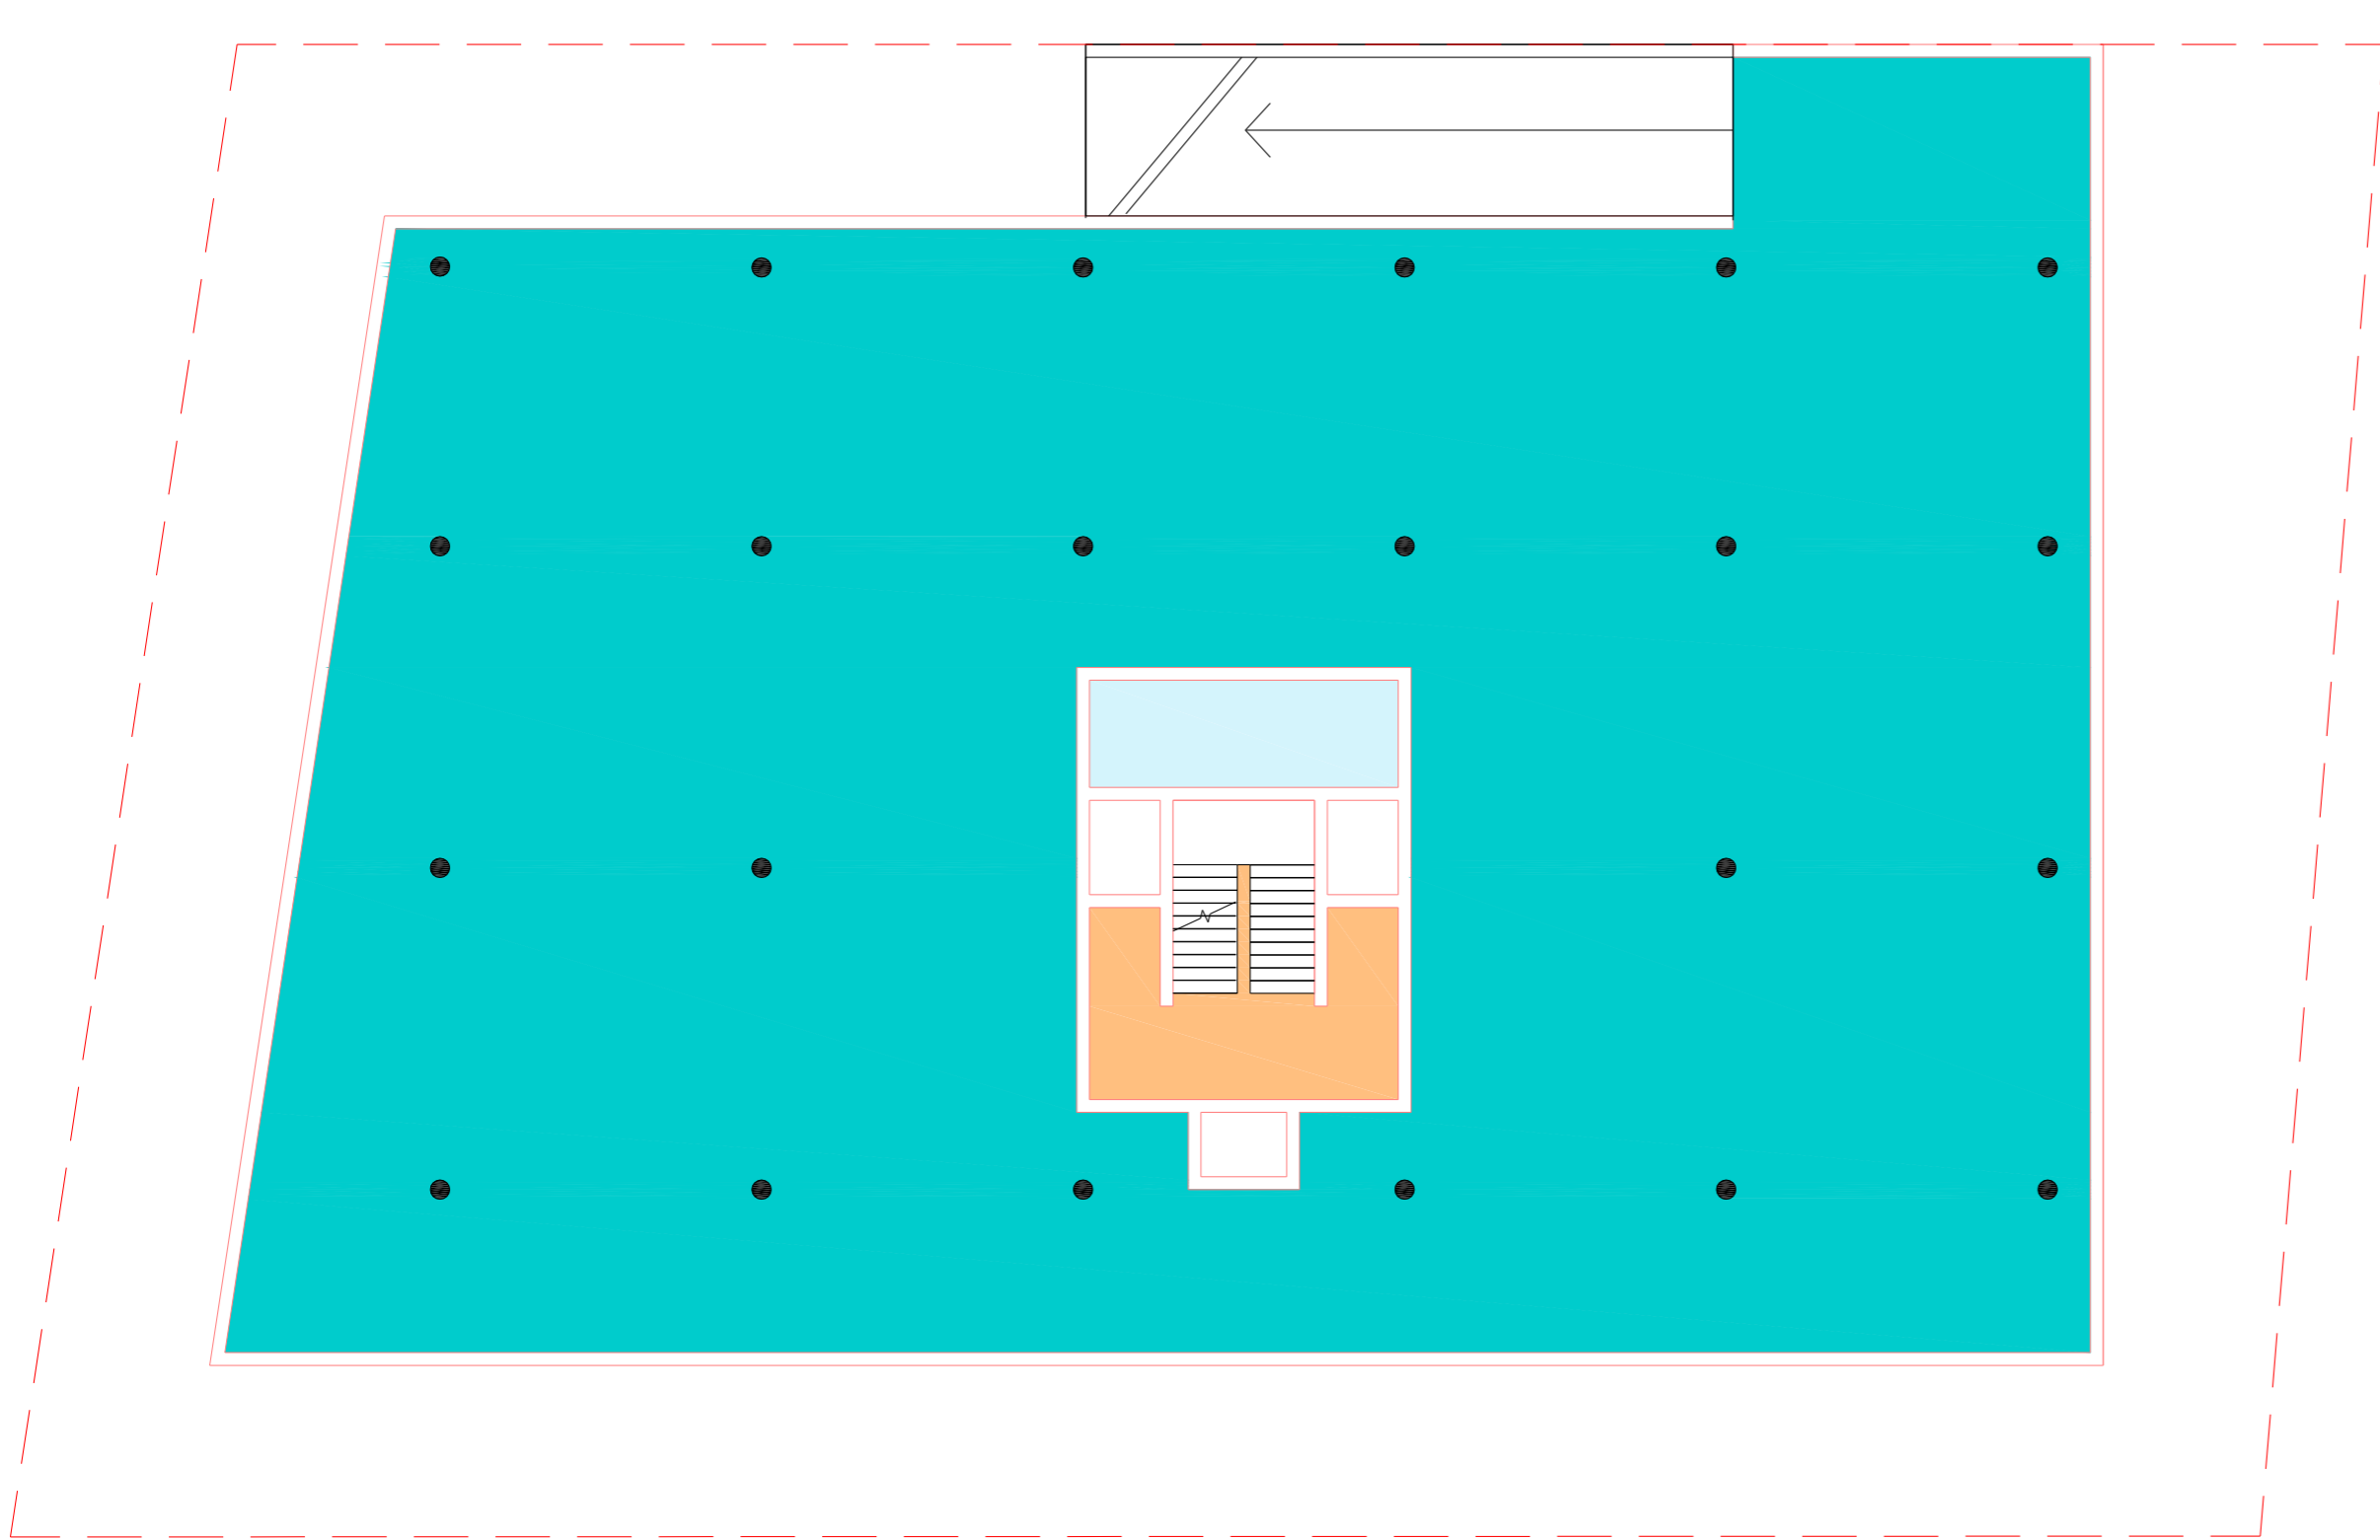

Accra 2017

**LEGEND - AREAS**

- PARKING - 1075 mq
- LIFT LOBBY (COMMON AREA)
- TECHNICAL AREA

- DRAWING NOT VALID FOR CONSTRUCTION  
 - ALL STRUCTURE DIMENSIONS ARE ONLY APPROXIMATE

concept

PLANT - LEVEL -1 - UNDERGROUND FLOOR