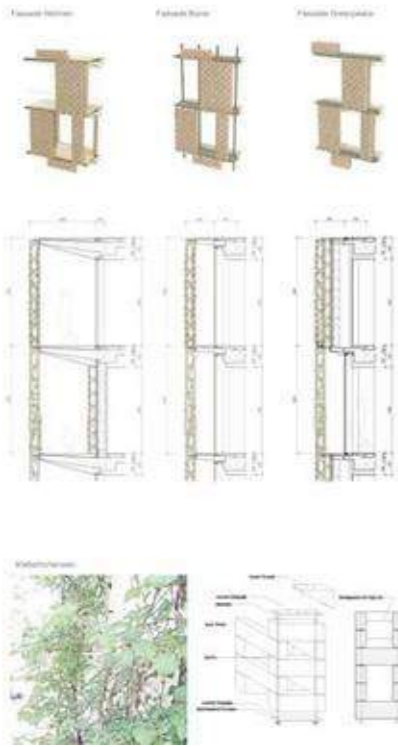

Architecture skin

Accra 2017