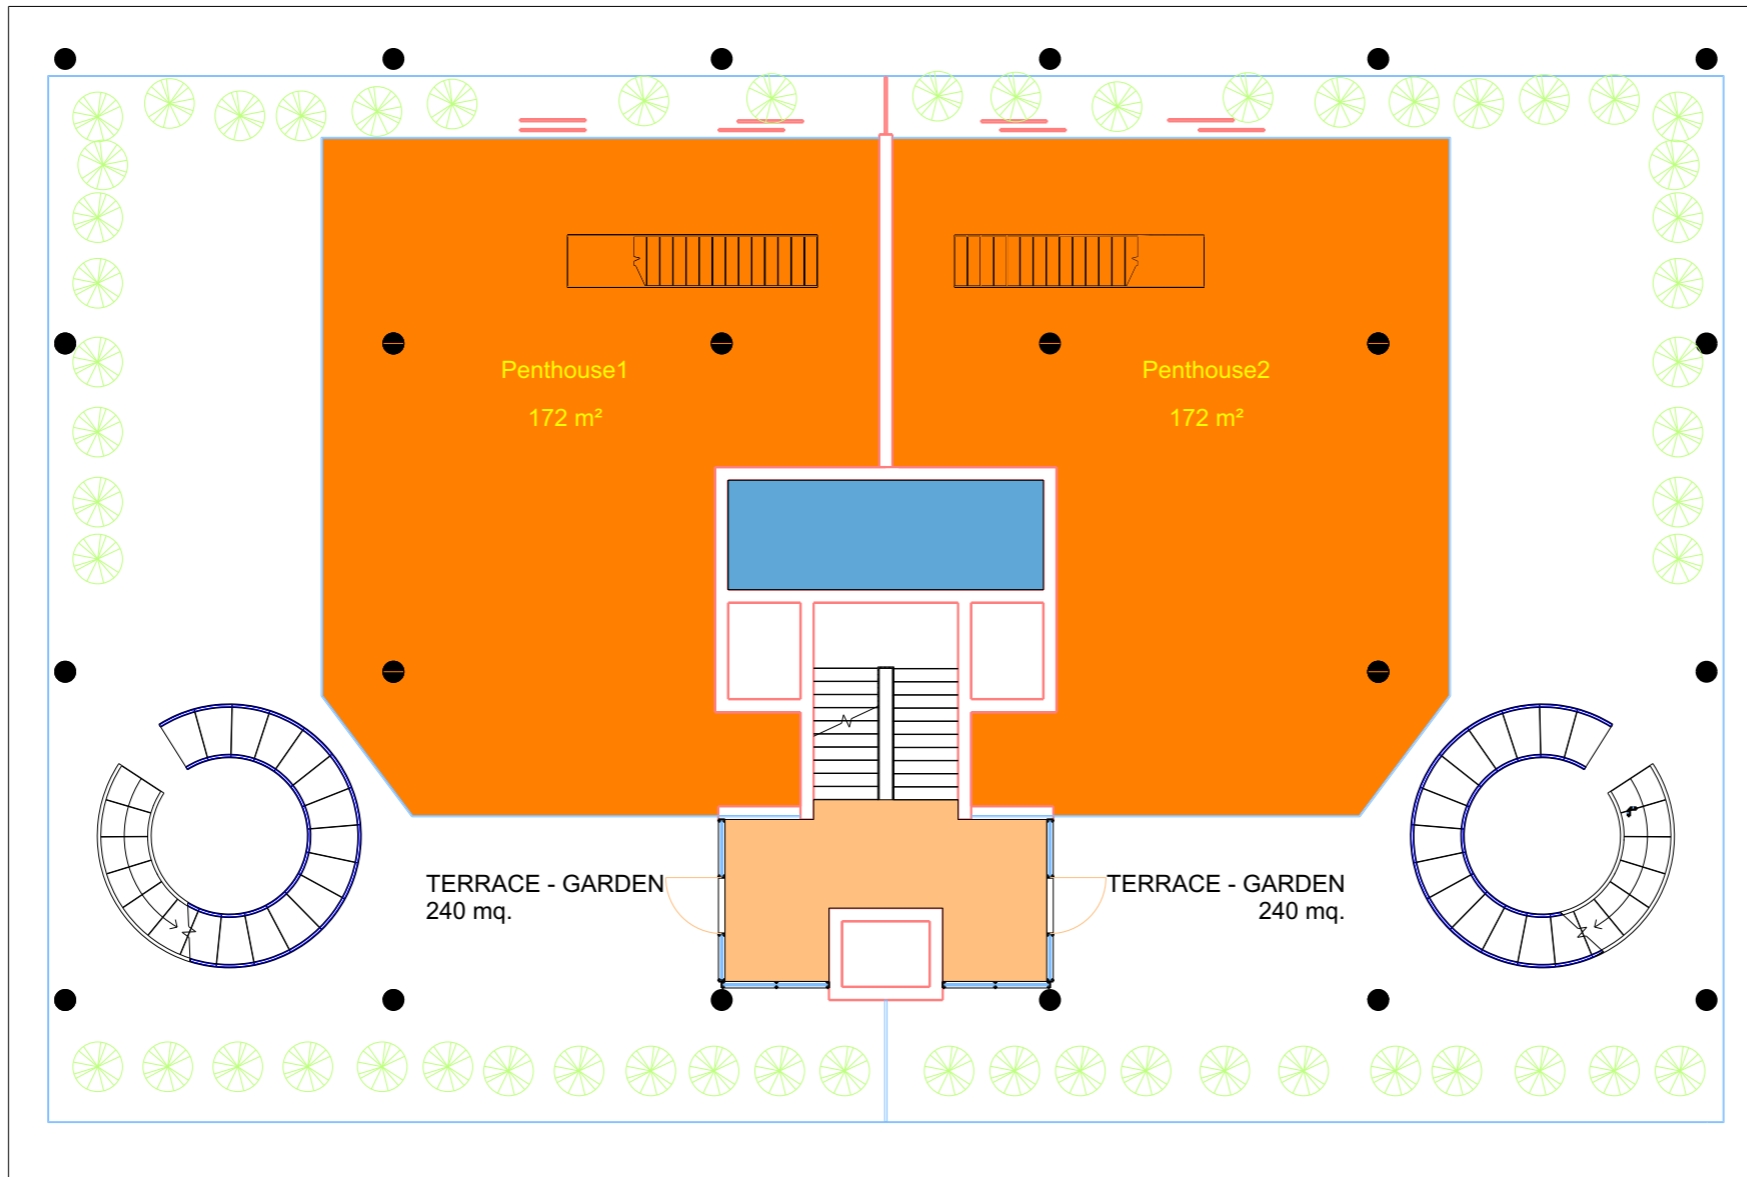

concept

PLANT - LEVEL 2 - TERRACE GARDEN

Accra 2017

20

**LEGEND - AREAS**

- TECHNICAL AREA s.m. 20 mq
- RESIDENCE LOBBY ( COMMON AREA) s.m. 30 mq
- APARTMENTS "A" (3 BEDROOMS) s.m. 230 mq
- APARTMENTS "B" (4 BEDROOMS) s.m. 395 mq

concept

PLANT - LEVEL 3 - 4 - 5 - APARTAMENTS

Accra 2017

21

- DRAWING NOT VALID FOR CONSTRUCTION  
 - ALL STRUCTURE DIMENSIONS ARE ONLY APPROXIMATE

concept

PLANT - LEVEL 3 - 4 - 5 - typical floor (plant furnished)

Accra 2017

22

**LEGEND - AREAS**

- TECHNICAL AREA s.m. 20 mq
- RESIDENCE LOBBY ( COMMON AREA) s.m. 25
- PENTHOUSE " (DUPLEX) s.m. 390 mq
- TERRACE-GARDEN " (DUPLEX) s.m. 240 mq

concept

PLANT - LEVEL 6 - PENTHOUSE