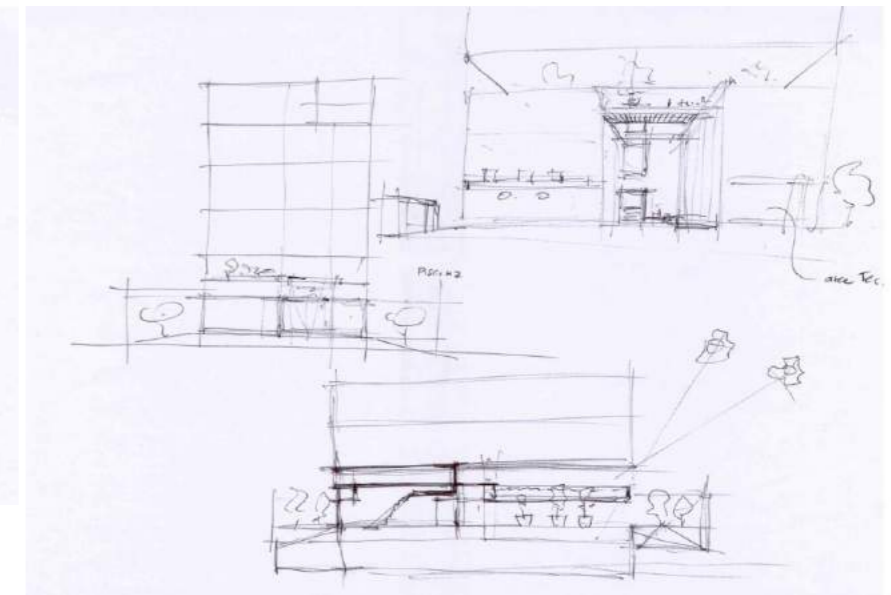

design sketches

Accra 2017

13